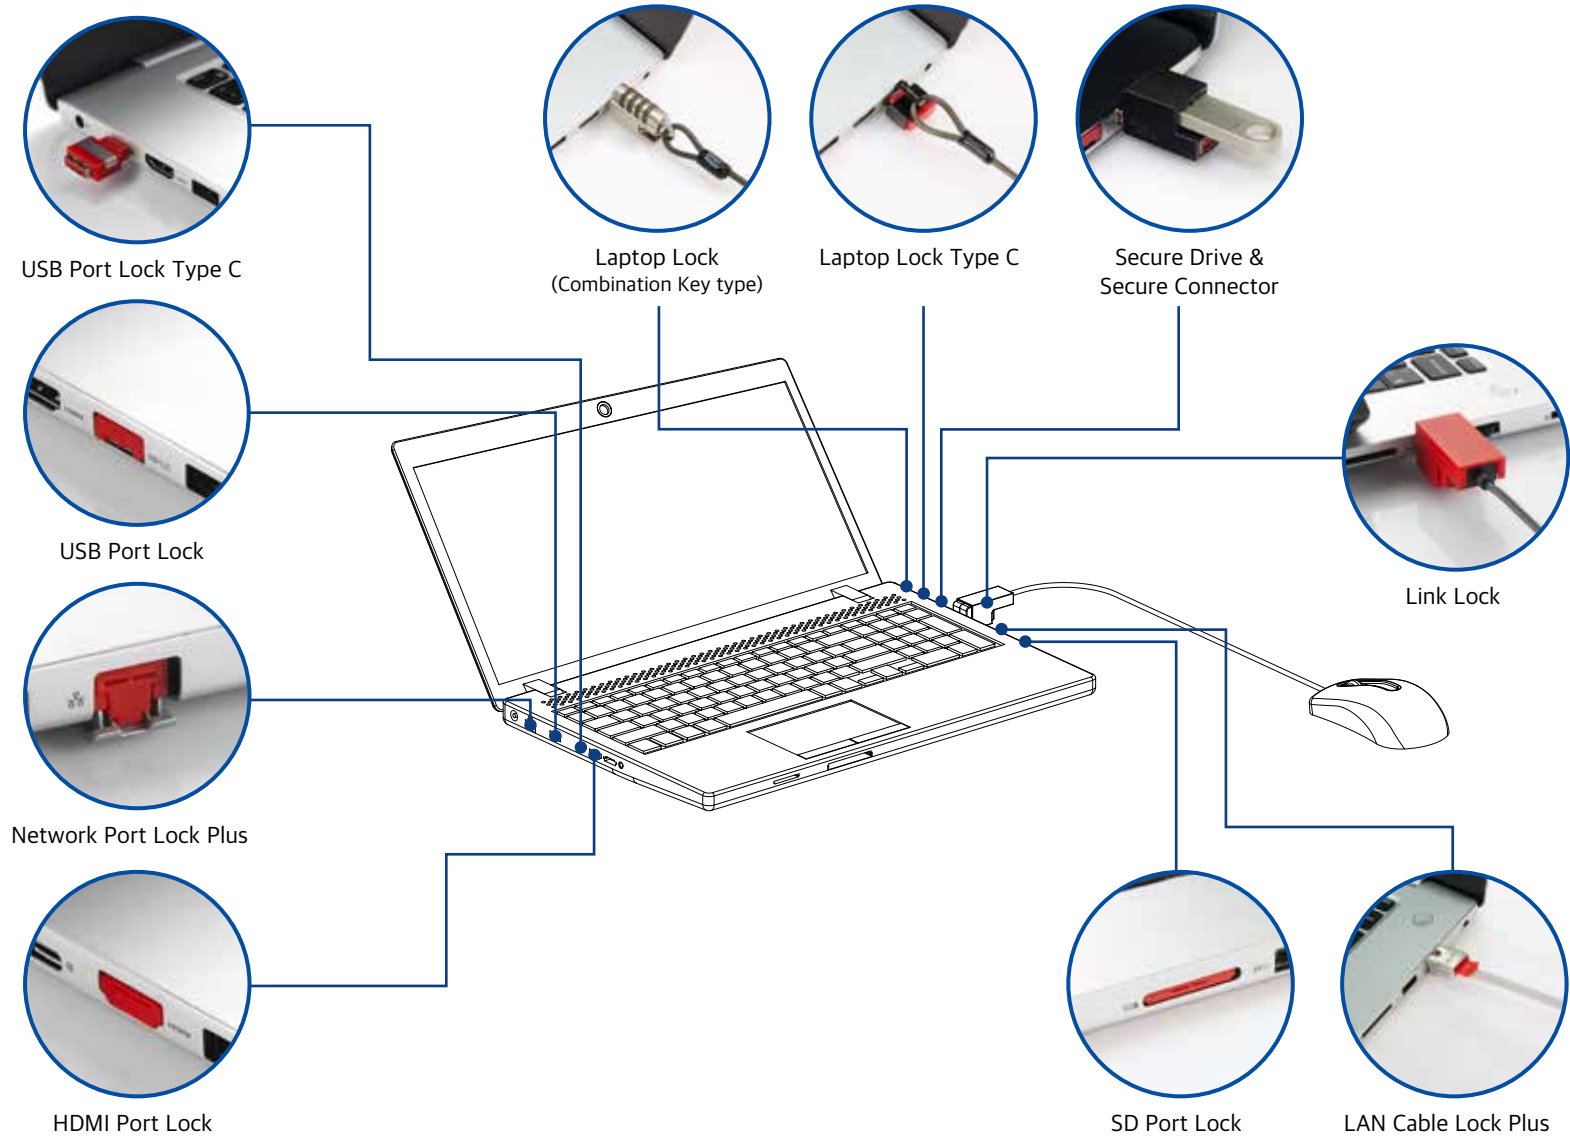

Laptop (Notebook)