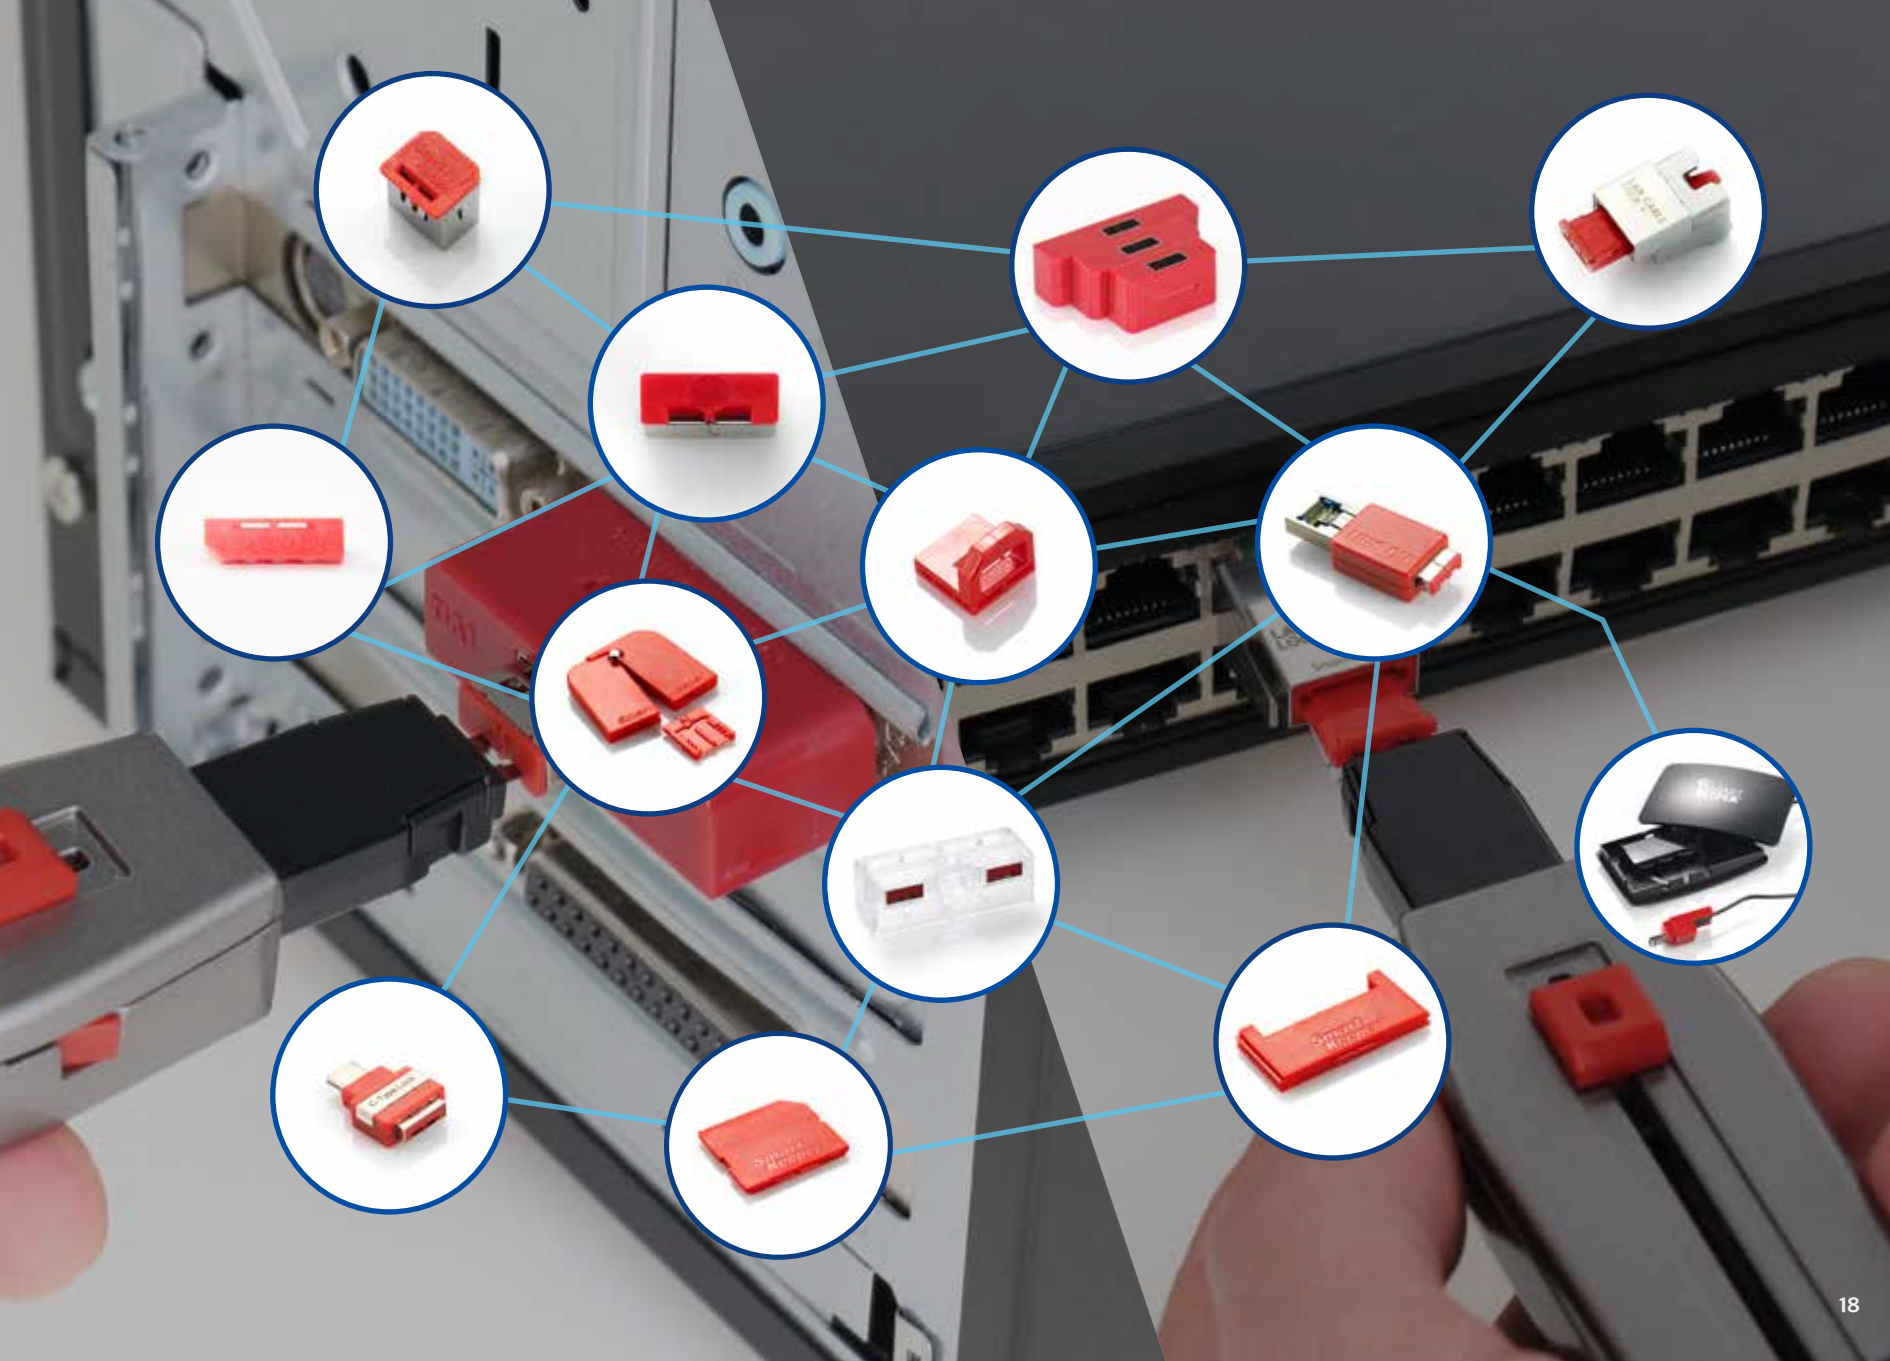

## CF Port Lock

CSK-CFD10

Width 42.5 × Length 21 × Height 4.6 mm |

Weight 3.0g

This device protects against data theft or the introduction of malware by blocking the insertion of an Compact Flash card into an open slot. Removal can be done with a pattern matched key.

## Display Port Lock

CSK-DLD10

Width 16 × Length 86 × Height 4.7 mm |

Weight 0.3g

This device blocks an open Display Port to prevent unauthorized use. Removal can be done with a pattern matched key.

# Universal Lock Key

CSK-U11 / CSK-U20

Width 29.2 × Length 155 × Height 16.4mm |

Weight 65g

## Advantages

- I. Low Management Costs  
(Unlock 30 different Smart Keeper products with one lock key)
  
- II. Pattern management
  - Key management by serial number
  - Non-Distribution to public (B2B only)
  - End User Verification Process
  
- III. Various key patterns available