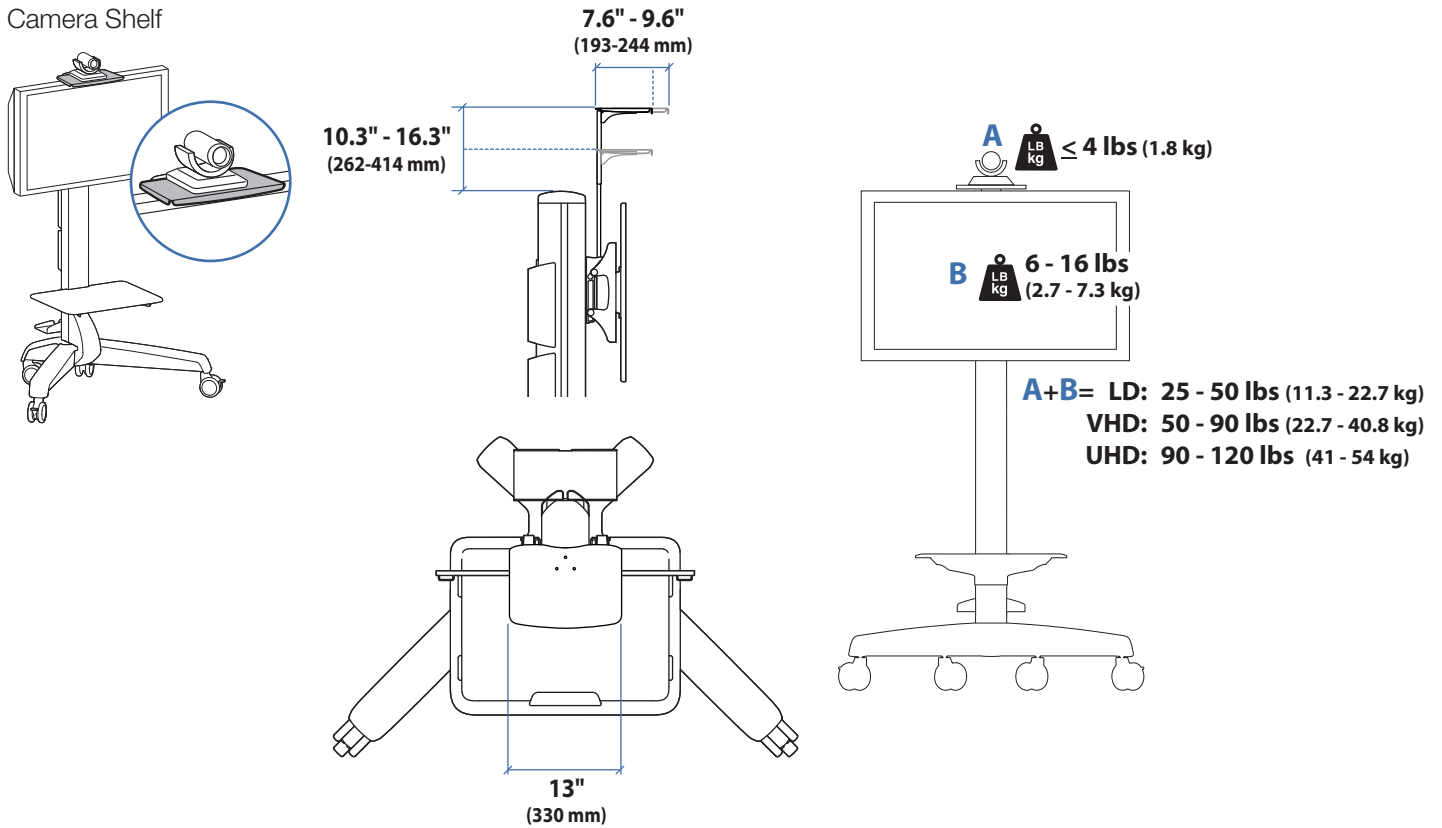

## MMC Camera Shelf & 800 mm Kits

Camera Shelf

800 mm Expansion Kit