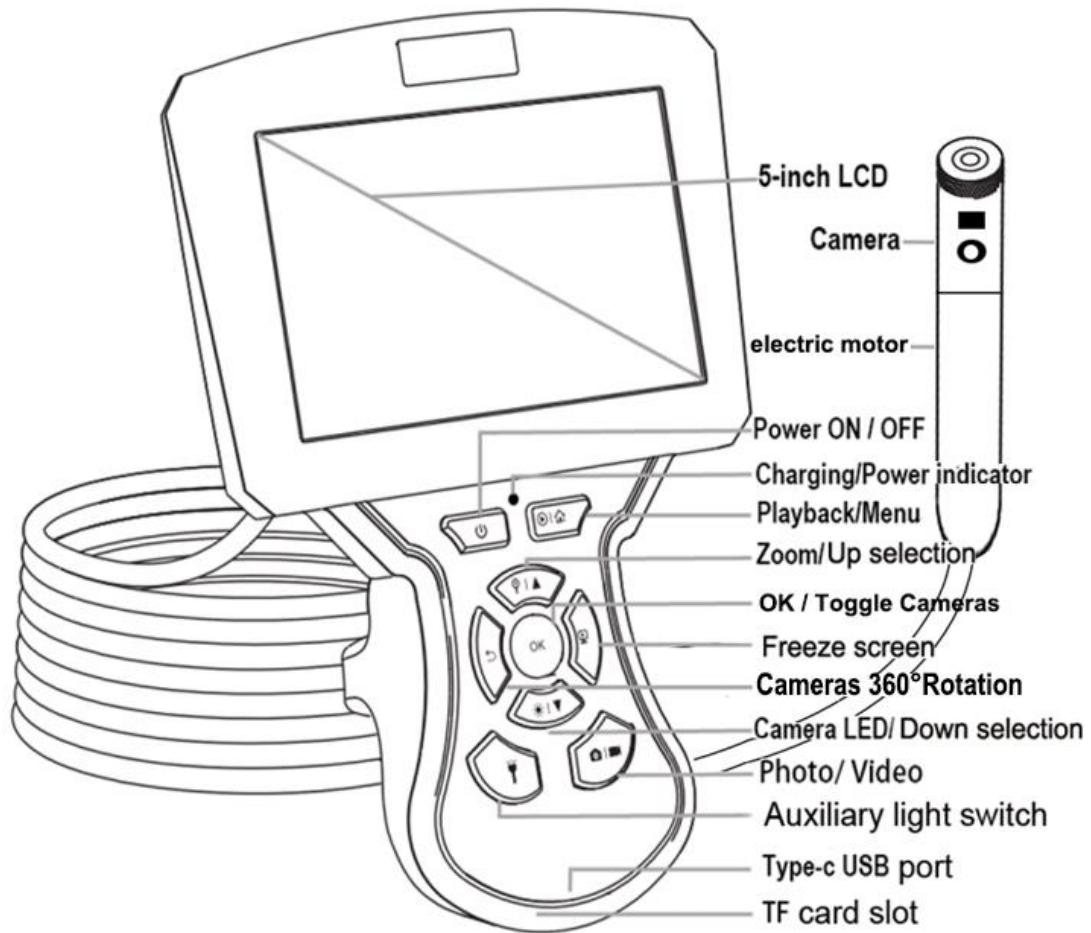

BR400A

360° Rotating Camera High-Definition Borescope

Item 20123930

SE

NO

SAFETY INSTRUCTIONS

- This product is designed for industrial inspection cameras.
- Please do not violently hit the camera probe, and do not imprudently pull the cable.
- Please do not use it under high temperature, high magnetic or under strong light.
- Please use 5V household charger that meets the safety regulations to charge this device.
- Do not expose this product to extremely low or high temperatures
- If you do not use the device for a long time, please ensure that it is charged at least once every 3 months to prevent irreparable damage caused by excessive battery discharge.
- Do not wipe the unit with corrosive chemical wash.

NOTICE:

WARNING! This product is an industrial inspection camera and is not intended for medical use or human examination.

PRODUCT FEATURES

- The BR400A is a high-performance industrial inspection camera with a 5-inch high-definition color LCD.
- It is ergonomically designed so that the main functional buttons can be controlled with one hand.
- The built-in 3000mah rechargeable lithium battery allows 3-4 hours of continuous operation.
- The snapshot and recording functions are supported, photos and videos can be saved on TF memory card (Micro-SD card).
- Zoom : X3. Auxiliary light source, adjustable LED lights, easy to use in dark environments.
- The waterproof is IP 67 only for camera.
- The camera is HD pixels with clear picture quality. There are 5.5mm or 8mm diameter lenses to choose from, that is suitable for different working environments.
- The focal length is 3cm-10cm.

STRUCTURE AND BUTTON FUNCTIONS

ACCESSORIES INSTALLATION

The installation of accessories is shown in the following figures

Dual Lens

BUTTON OPERATION

Power Button :

Press it for 3 seconds to turn ON / OFF the screen.