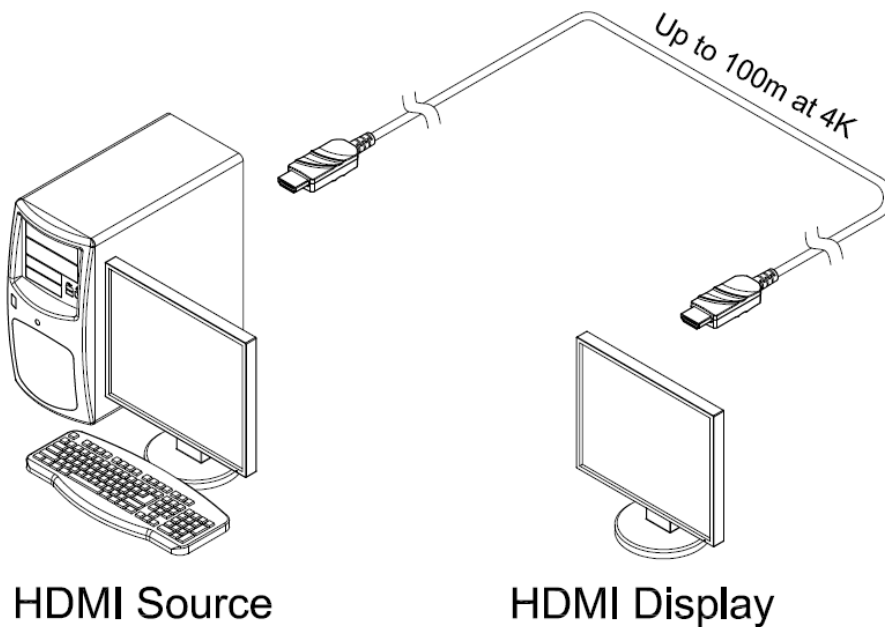

Connection Diagram

DIREKTRONIK

Direktronik AB tel. 08-52 400 700 www.direktronik.se