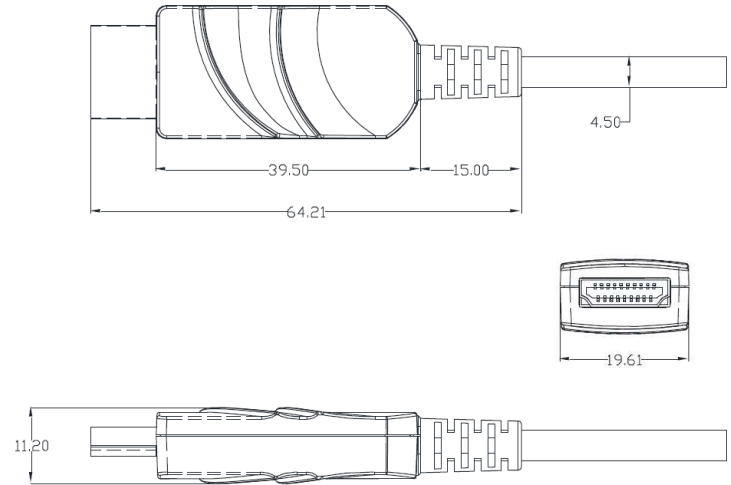

- Easy Plug & Play Feature
- Offers 500N pulling and crush load strength with bending radius of 6mm
- Supports 3D contents transmission
- Supports HDMI2.0 standards feature
- Complies with CEC, EDID, and HDCP 2.2
- Supports HDR at 10 bit or 12 bit speeds respectively within its maximum bandwidth, 18Gbps

Applications

- Professional AV System Interconnection
- Digital Signage
- Home Theater
- Facility Automation System

HDMI 2.0 Active Optical Cable

Technical Features

Resolution	Up to 4K(4096x2160) at 60Hz
Bit rate	Up to 6.0 Gbps/ch
Maximum distance	Up to 100m (328feet) @4K, 60Hz
Fiber	Hybrid Fiber with options for: Plenum, LSZH, TPU
Power supply	No External Power Needed
Typical Power consumption	0.26W
Size (LWH)	64.2 x 19.6 x 11.2mm
Operating temperature	0 ~ 50°C
Operating humidity	5 to 85% RH, non-condensing

Dimension

64.2 x 19.6 x 11.2mm (LWH)

Connection Diagram

DIREKTRONIK

Direktronik AB tel. 08-52 400 700 www.direktronik.se