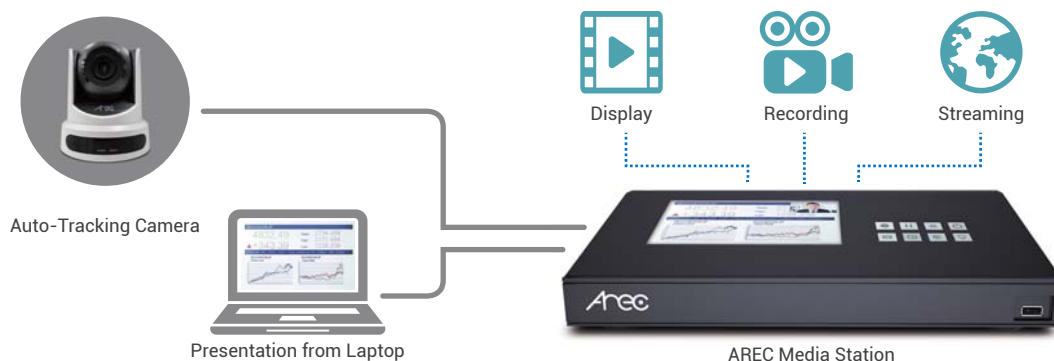

Ideal Solution for Lecture Capture and Training Video

During an event, presenter, lecturer or speaker needs to be free to move around in every direction. Working with AREC Media Station, 20110595 always keep the presenter in close-up, and it becomes easy to make a great lecture capture or training video without help from a second person.