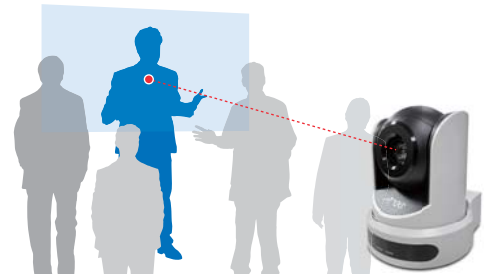

DIREKTRONIK

Dataprodukter utöver det vanliga

Best.nr: 20110595

Auto-Tracking PTZ Conferencing Camera

Perfect Combination of Compact PTZ Camera and Auto-Tracking Technology

20110595 Auto-Tracking PTZ Camera is a high quality PTZ camera that also can track a moving presenter automatically while shooting video. Combining a high-performance pan/tilt/zoom camera, compact design and AREC's excellent motion-sensitive tracking technology, **20110595** ideal for mid-size to large conference room or lecture capture, and is easy to move and work between meeting rooms.

- Full HD video output up to 1080/30p via USB and IP transmission
- Easy integration with various video conferencing software
- Plug-and-play compatibility: USB connectivity to Windows, Linux, and Mac
- Automatic tracking without a camera operator, keeping the presenter in frame while shooting video
- Accurate and smooth tracking performance. Superior continued smooth movement even in situations where a presenter is writing on a whiteboard or close-up shots, just like a professional cameraman does
- Professional integration capabilities including RS-232 and VISCA protocol
- Designed in an efficient and cost-effective manner for the use of business or education

Main Features

Automatic Tracking and Hands-Free Control

20110595 adopting AREC's motion-sensitive tracking technology, makes tracking automatically and precisely. There is no interference from any other moving people. AREC's tracking technology also provides flexibility, enabling users to move and use camera between meeting rooms freely without complicated setting.

Accurate and Smooth Tracking Performance

In order to capture presenter's best performance, superior continued smooth movement even in situations where a presenter is writing on a whiteboard or close-up shots, just like a professional cameraman does.