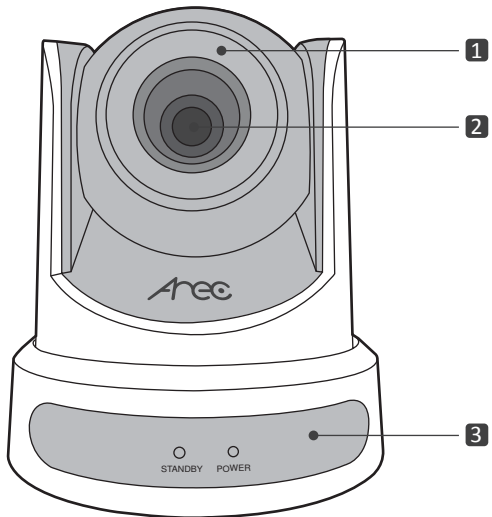

Product Appearance & Connectors

CI-T10 Front view

- 1 Auto-Tracking Receiver
- 2 Camera lens
- 3 Remote Controller Receiver (Standby / Power Indicator)
- 4 Standard 1/4"20 UNC screw
- 5 Mounting hole

CI-T10 Back view