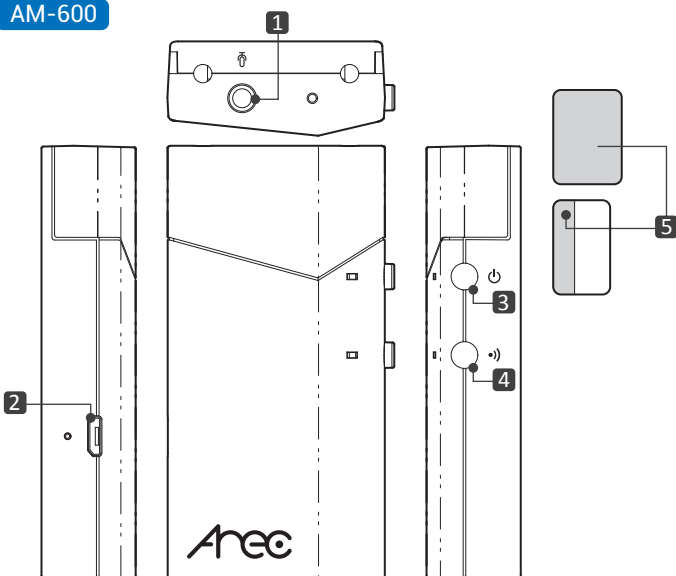

AM-600

- 1 Ø3.5 audio input jack (workable with AREC Media Station)
- 2 Power port (Micro USB port)
- 3 Power / tracking on-off
- 4 Microphone pairing / mute (workable with AREC Media Station)
- 5 Back positioner