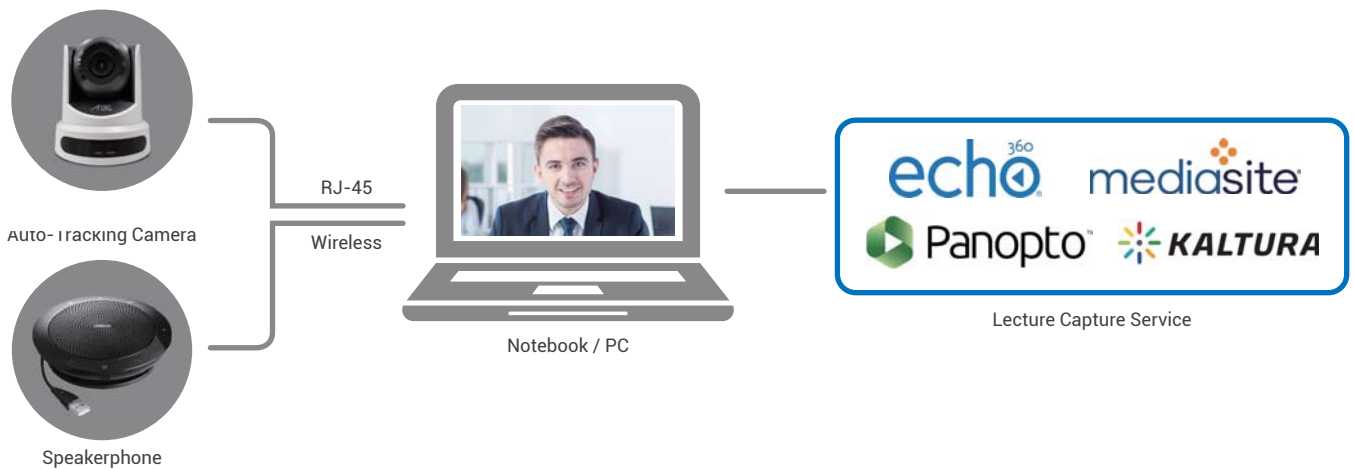

Compatible with Lecture Capture Service

Via USB and IP transmission, 20110595 is compatible with various lecture capture platforms, providing high-quality video for lecture recordings.