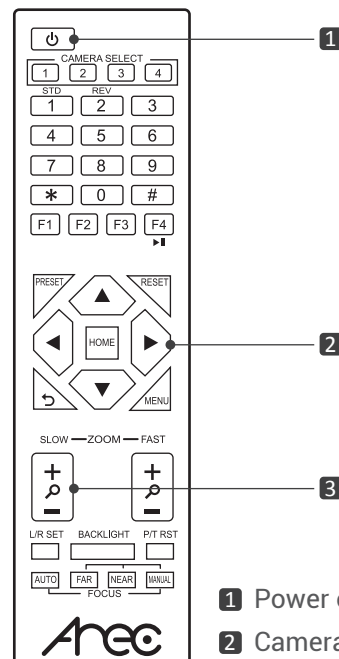

Remote Controller

- 1 Power on-off
- 2 Camera direction control
- 3 Zoom in/ Zoom out