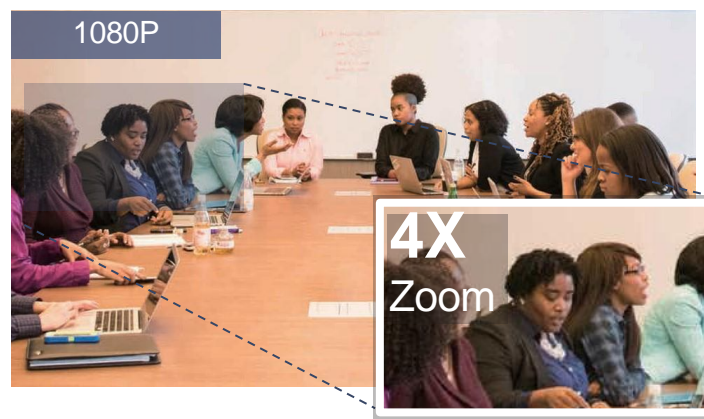

2D/3D
NR

HDMI
2.0

USB
3.0

FC CE RoHS ISO

Audio & Video Integrated ePTZ

for Conferencing & Education and Telemedicine

PUS-V200C is a 4K ePTZ camera with integrated audio and video function, compact structure design, all-metal appearance design. The camera is adopted Sony's new generation of 1/2.5-inch 4K Exmor image sensor with built-in ultra-wide-angle 130-degree autofocus lens, easy to operate, support USB 3.0 and HDMI dual interface simultaneous video output, the maximum resolution is 4K@30FPS, and 1080P video format supports 4X Digital zoom, built-in high-fidelity microphone, maximum pickup distance up to 8 meters, no need to install any driver, compatible with various common video production and conferencing software, with low illumination, low latency, clear picture quality and delicate video quality functions. Can be configured with a vertical angle of 30° adjustable bracket, support desktop, computer/notebook, large screen, monitor and other video capture and application.

Education

Telemedicine

Court System

Remote Recruitment

Live Streaming application

130° Horizontal Super Wide Angle

4K with 130° Horizontal of View, 4X 1080P @60fps with 68° HOV

Plug to Play Easy for AV Application

■ Desktop ■ PC/Laptop ■ Touchboard ■ Tripod

High-quality High-fidelity Audio Input

8 meters long distance, 360° Voice pickup

Automatic Gain Control
Deep Echo Cancellation
Dynamic Noise Suppression

Super Compatible