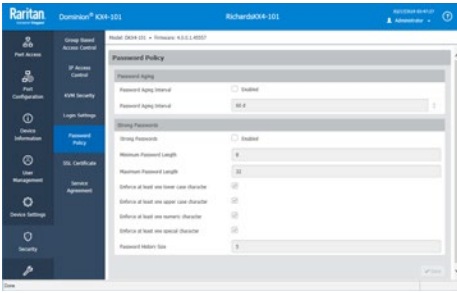

DOMINION® KX IV FEATURES

POPULAR DOMINION FEATURES

- High Speed Virtual Media
- Absolute Mouse Synchronization
- LDAP, AD, and RADIUS Authentication
- PC Share Access by up to 8 Users
- Configurable User Group Permissions
- 256-bit AES Encryption
- Dual-stack IPv6 Networking
- SNMP Syslog, & Email Notifications

JAVA-FREE REMOTE ACCESS

- Out-of-Band, BIOS-Level Access
- Three KVM Client Alternatives
  - Java-free HKC
  - Microsoft Windows .NET AKC
  - Java-based VKC
- Dominion KX III and new KX IV User Stations

VIRTUAL POWER BUTTON

- Can Remotely Power On/Off Devices Using the External Device Control Feature
- Wire the Output Terminals to the Power or Reset Pins on the Computer Motherboard
- Use the KX IV-101 Web-Based Interface to Remotely Power On/Off a Computer System