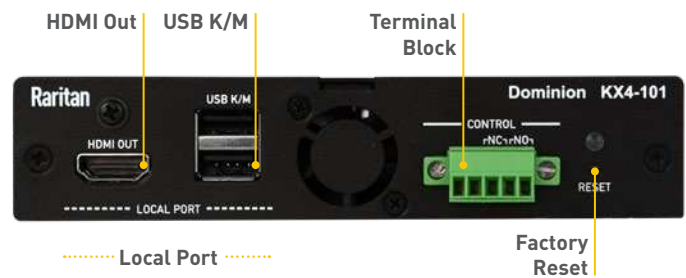

PART NUMBERS

Part Numbers	Description
DKX4-101	Single port, ultra HD performance, 4K KVM over-IP Switch, HDMI/USB pass-through local port
D4CBL-DP-HDMI	6 ft DisplayPort to HDMI cable to connect DKX4-101 to a server with DisplayPort Video
D4CBL-MDP-HDMI	6 ft Mini DisplayPort to HDMI cable to connect DKX4-101 to a server with Mini Display Port
D4CBL-DVI-HDMI	6 ft DVI to HDMI cable to connect DKX4-101 to a server with up to 1920x1200 DVI video
D4CBL-USBC-HDMI	USB-C Docking Station with 4K HDMI and USB to connect DKX4-101 to a server with USB-C
D4CBL-VGA-HDMI	VGA + analog audio to HDMI Adapter with up to 1920 x 1200 or 1600x1200 VGA video
RACK-KIT-DKX4-101-3	Dominion KX IV 101 1U, three switch rack mount bracket
CVT-HDMI-VGA	HDMI to VGA converter for DKX4-101 local port monitor, (1920 x 1200 or 1600x1200 video)
WARDKX4-101/24A-1	1-Yr Extended Warranty for DKX4-101 Gold
WARDKX4-101/24A-2	2-Yr Extended Warranty for DKX4-101 Platinum

PORTS AND CONNECTIONS

Visit www.raritan.com/kxiv-101
or Call 1.800.724.8090 for more information.

©2019 Raritan Inc. All rights reserved. Raritan® is a registered trademarks of Raritan Inc. or its wholly-owned subsidiaries. All others are registered trademarks or trademarks of their respective owners. Raritan began developing KVM switches for IT professionals to manage servers remotely in 1985. Today, as a brand of Legrand, we are a leading provider of intelligent rack PDUs. Our solutions increase the reliability and intelligence of data centers in 9 of the top 10 Fortune 500 technology companies. Learn more at Raritan.com V1268R1

DIREKTRONIK
Direktronik AB tel. 08-52 400 700 www.direktronik.se

Raritan®
A brand of **Legrand**