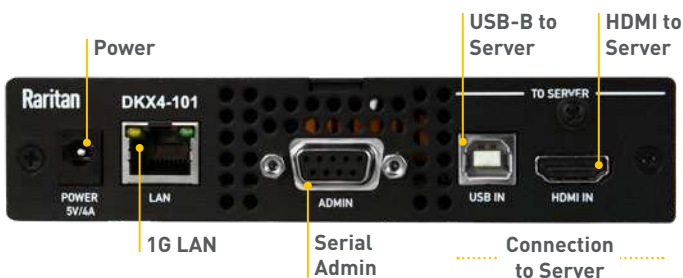

PART NUMBERS

Part Numbers	Description
DKX4-101	Single port, ultra HD performance, 4K KVM over-IP Switch, HDMI/USB pass-through local port
D4CBL-DP-HDMI	6 ft DisplayPort to HDMI cable to connect DKX4-101 to a server with DisplayPort Video
D4CBL-MDP-HDMI	6 ft Mini DisplayPort to HDMI cable to connect DKX4-101 to a server with Mini Display Port
D4CBL-DVI-HDMI	6 ft DVI to HDMI cable to connect DKX4-101 to a server with up to 1920x1200 DVI video
D4CBL-USBC-HDMI	USB-C Docking Station with 4K HDMI and USB to connect DKX4-101 to a server with USB-C
D4CBL-VGA-HDMI	VGA + analog audio to HDMI Adapter with up to 1920 x 1200 or 1600x1200 VGA video
RACK-KIT-DKX4-101-3	Dominion KX IV 101 1U, three switch rack mount bracket
CVT-HDMI-VGA	HDMI to VGA converter for DKX4-101 local port monitor, (1920 x 1200 or 1600x1200 video)
WARDKX4-101/24A-1	1-Yr Extended Warranty for DKX4-101 Gold
WARDKX4-101/24A-2	2-Yr Extended Warranty for DKX4-101 Platinum

PORTS AND CONNECTIONS

Visit www.raritan.com/kxiv-101
or Call 1.800.724.8090 for more information.

©2019 Raritan Inc. All rights reserved. Raritan® is a registered trademarks of Raritan Inc. or its wholly-owned subsidiaries. All others are registered trademarks or trademarks of their respective owners. Raritan began developing KVM switches for IT professionals to manage servers remotely in 1985. Today, as a brand of Legrand, we are a leading provider of intelligent rack PDUs. Our solutions increase the reliability and intelligence of data centers in 9 of the top 10 Fortune 500 technology companies. Learn more at Raritan.com V1268R1

DIREKTRONIK
Direktronik AB tel. 08-52 400 700 www.direktronik.se

Raritan®
A brand of **Legrand**