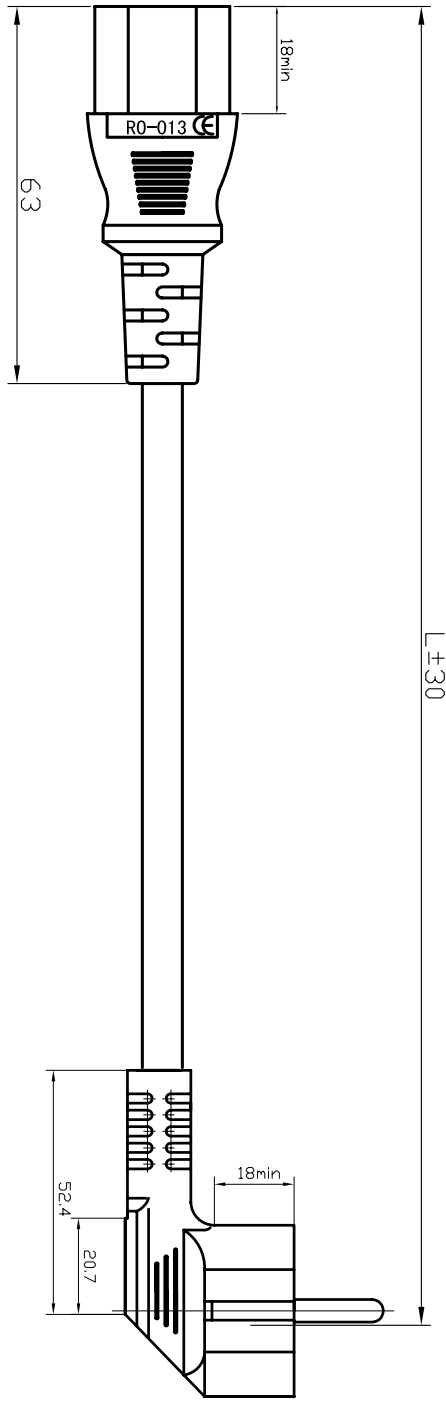

CUSTOMER
PRODUCT NO.

L ± 30

L1	500
L2	1000
L3	1500
L4	2000
L5	2500
L6	3000
L7	3500
L8	5000

NOTE:
1. POWER CABLE: STRAIGHT EU 90 MALE TO STRAIGHT IEC 13 FEMALE
NICKEL PLATED, LINK COLOUR LSZH BLACK.
2. WIRING: 1105/121-F 3*1.5mm² OD: 8.0MM
3. 100% OPEN, SHORT&MISWIRE TEST.
4. ALL MATERIALS MUST BE IN LINE WITH ROHS.

GENERAL TOLERANCES
(UNLESS SPECIFIED)

LENGTH: X, ±1
.X ± 0.2
.XX ± 0.10
ANGLE: X°, ±1°
.X° ± 0° 30'

NAME
EU 90 TO C13 LSZH

UNIT: mm	REV: 00	S. P. NO.	DWG. NO.
DRAWING	GDG	2019/2/18	

CHECK	P. O. NO.	PAGE

APPROVE	SIZE	1/1