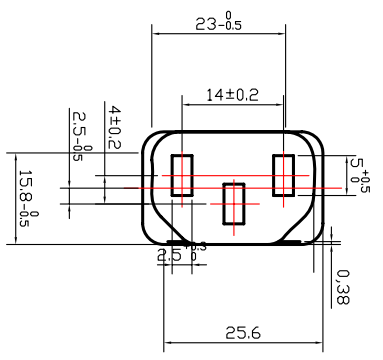

CUSTOMER
PRODUCT NO.

L ± 30

L1	500
L2	1000
L3	1500
L4	2000
L5	2500
L6	3000
L7	3500
L8	5000

NOTE:
1. POWER CABLE: STRAIGHT EU 90 MALE TO STRAIGHT IEC 13 FEMALE
NICKEL PLATED, LINK COLOUR LSZH BLACK.
2. WIRING: 1105/121-F 3*1.5mm² OD: 8.0MM
3. 100% OPEN, SHORT&MISWIRE TEST.
4. ALL MATERIALS MUST BE IN LINE WITH ROHS.

GENERAL TOLERANCES
(UNLESS SPECIFIED)

LENGTH: X, ±1
.X ± 0.2
.XX ± 0.10
ANGLE: X°, ±1°
.X° ± 0° 30'

NAME
EU 90 TO C13 LSZH

UNIT: mm	REV: 00	S. P. NO.	DWG. NO.
DRAWING	GDG	2019/2/18	

CHECK	P. O. NO.	PAGE

APPROVE	SIZE	1/1