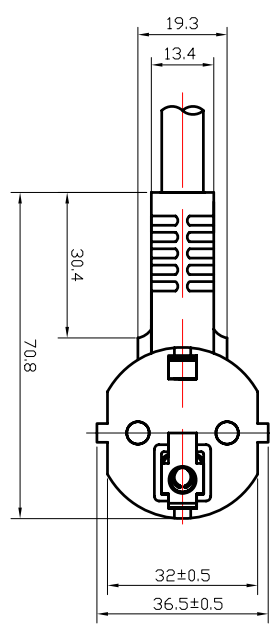

CUSTOMER
PRODUCT NO.

L ± 30

L1	500
L2	1000
L3	1500
L4	2000
L5	2500
L6	3000
L7	3500
L8	5000

NOTE:
1. POWER CABLE: STRAIGHT EU 90 MALE TO STRAIGHT IEC 13 FEMALE
NICKEL PLATED, LINK COLOUR LSZH BLACK.
2. WIRING: 1105/121-F 3*1.5mm² OD: 8.0MM
3. 100% OPEN, SHORT&MISWIRE TEST.
4. ALL MATERIALS MUST BE IN LINE WITH ROHS.

GENERAL TOLERANCES
(UNLESS SPECIFIED)

LENGTH: X, ±1
.X ± 0.2
.XX ± 0.10
ANGLE: X°, ±1°
.X° ± 0° 30'

NAME
EU 90 TO C13 LSZH

UNIT: mm	REV: 00	S. P. NO.	DWG. NO.
DRAWING	GDG	2019/2/18	

CHECK	P. O. NO.	PAGE

APPROVE	SIZE	1/1